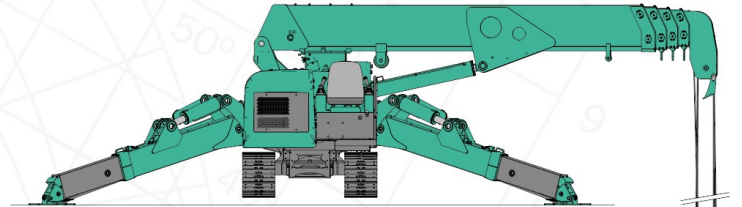

MC815

The MC815 model stands at the head of the Maeda range with a massive 8.09 tonnes lifting capacity making it the strongest lifter to date. With a 19.6m lifting height, new 10.4" multi function touchscreen monitor and the added bonus of 1000kg pick and carry capacity, this crane offers unrivalled versatility with great lifting duties.

The optional 1500kg SWL hydraulic 2-section Fly Jib increases maximum lifting height to 25.5m. There is an all new Searcher Hook giving class leading duties of 1000kg

New to this model is power lifting mode and multi outrigger mode, joystick control radio system, self levelling function, auto crane stow via remote and EU stage IIIB compliant engine to make it environmentally friendly.

- 8.09 Tonne Max Capacity
- 19.6m Max Lifting Height
25.5m with Optional Fly Jib Attachment
- 1000kg Pick & Carry Duty
- Crane/Outrigger Interlock System
- 10.4 inch Touch Panel LCD Monitor
- Auto Stowage
- Slew Restriction Device
- Hydrostatic Transmission
- 6 fall / 4 fall / 2 fall Hook Block
- Tilt Sensor/Alarm
- Data Logger
- Multi Outrigger Mode
- Joystick Remote Control
- Self Levelling Function
- 2 Year Warranty