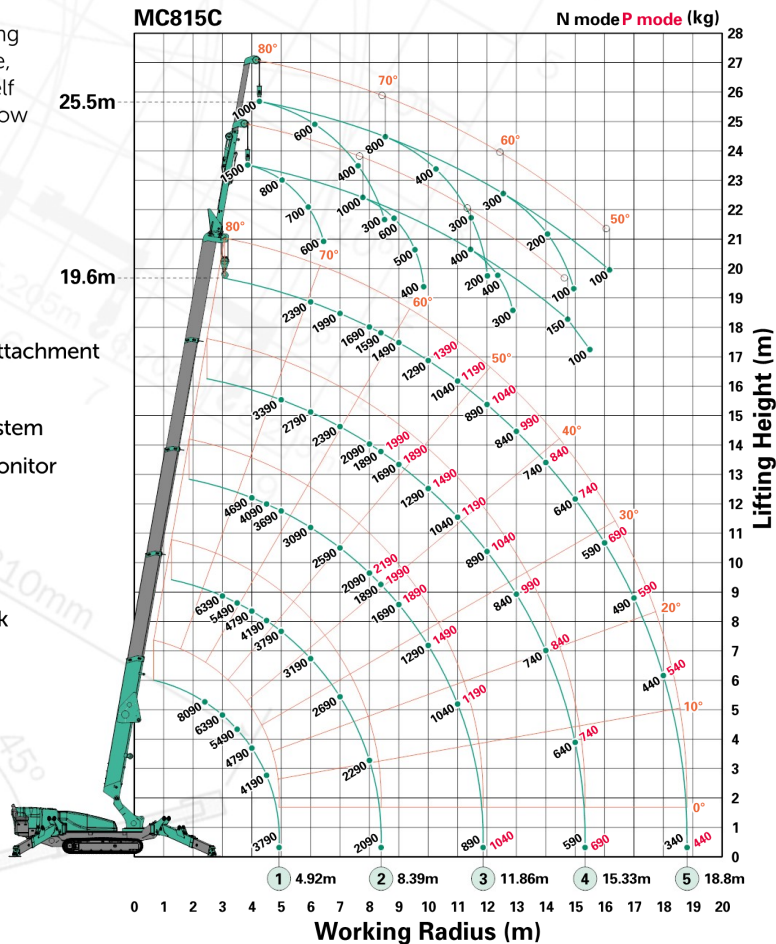

MC815

The MC815 model stands at the head of the Maeda range with a massive 8.09 tonnes lifting capacity making it the strongest lifter to date. With a 19.6m lifting height, new 10.4" multi function touchscreen monitor and the added bonus of 1000kg pick and carry capacity, this crane offers unrivalled versatility with great lifting duties.

The optional 1500kg SWL hydraulic 2-section Fly Jib increases maximum lifting height to 25.5m. There is an all new Searcher Hook giving class leading duties of 1000kg

New to this model is power lifting mode and multi outrigger mode, joystick control radio system, self levelling function, auto crane stow via remote and EU stage IIIB compliant engine to make it environmentally friendly.

- 8.09 Tonne Max Capacity
- 19.6m Max Lifting Height
25.5m with Optional Fly Jib Attachment
- 1000kg Pick & Carry Duty
- Crane/Outrigger Interlock System
- 10.4 inch Touch Panel LCD Monitor
- Auto Stowage
- Slew Restriction Device
- Hydrostatic Transmission
- 6 fall / 4 fall / 2 fall Hook Block
- Tilt Sensor/Alarm
- Data Logger
- Multi Outrigger Mode
- Joystick Remote Control
- Self Levelling Function
- 2 Year Warranty

6 Fall
21.0m

4 Fall
33.0m

2 Fall
68.0m

Single Fall
140.0m

This working range chart shows total rated load including boom and jib deflection.